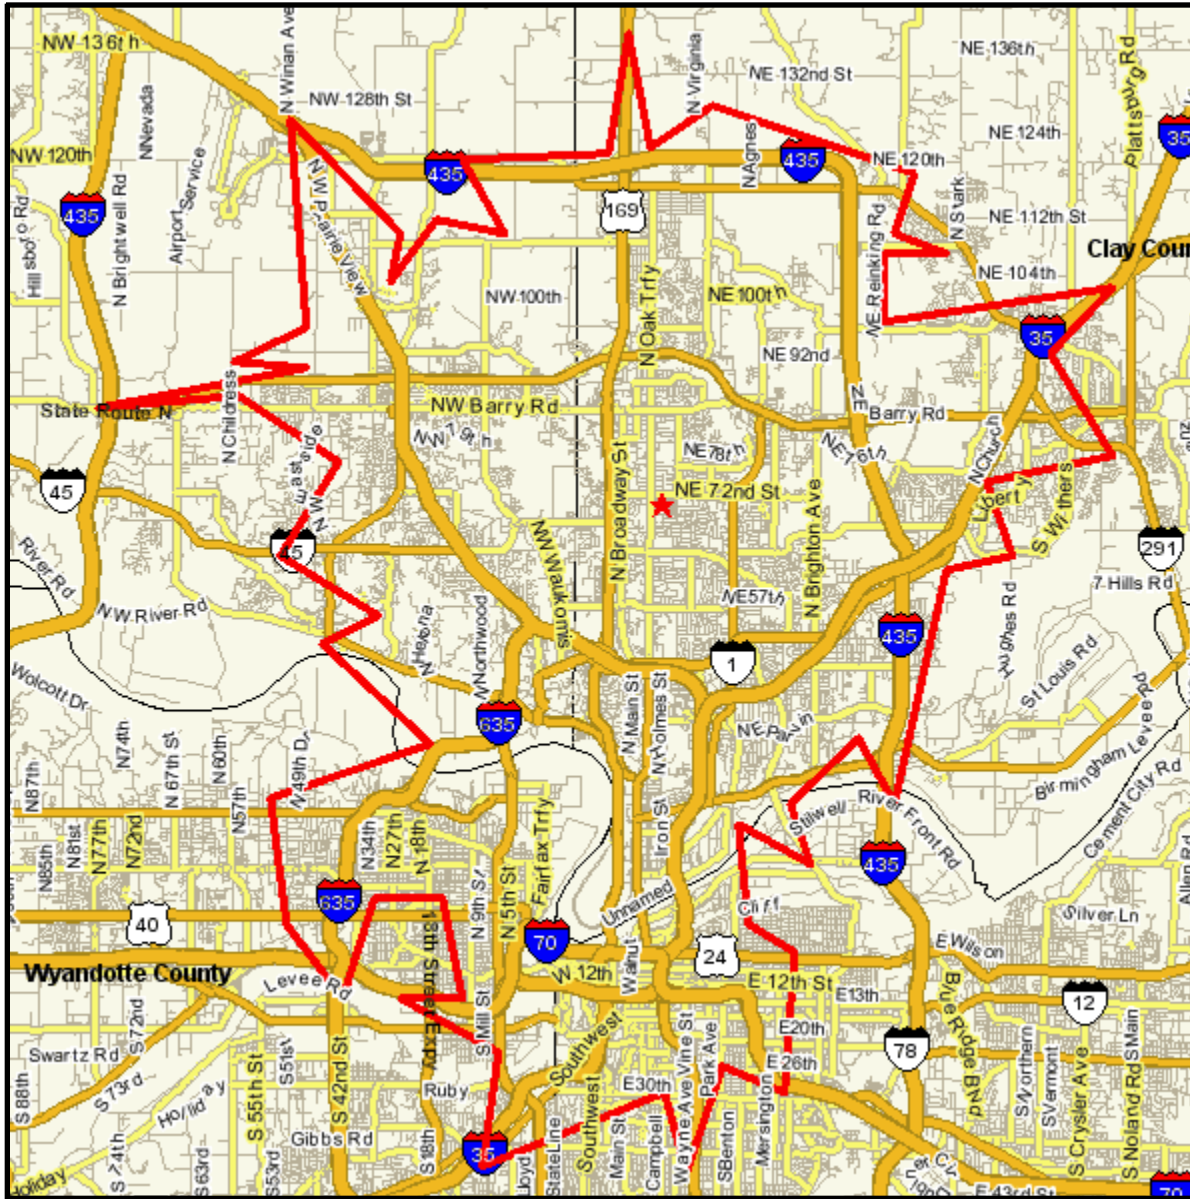

7010 N HOLMES ST
GLADSTONE, MO 64118-2646
Coord: 39.221482, -94.571676
Polygon - See Appendix for Points

Area Map

Prepared For:

Order #: 966913542
Site: 01

Appendix: Area Listing

Area Name:

7010 N HOLMES ST, GLADSTONE, MO 64118-2646

Type: Drive Time 1: 15 Minute(s)

Polygon Points:

| | | | | | | | |
|-----------|------------|-----------|------------|-----------|------------|-----------|------------|
| 39.050240 | -94.564049 | 39.070923 | -94.570938 | 39.051960 | -94.631271 | 39.081264 | -94.626099 |
| 39.095055 | -94.658852 | 39.095055 | -94.638168 | 39.120911 | -94.645065 | 39.120911 | -94.667473 |
| 39.095055 | -94.677811 | 39.114017 | -94.696777 | 39.146767 | -94.701942 | 39.160557 | -94.648506 |
| 39.186413 | -94.684708 | 39.193310 | -94.665749 | 39.208824 | -94.698502 | 39.232956 | -94.679535 |
| 39.250195 | -94.712288 | 39.246746 | -94.758827 | 39.257088 | -94.689880 | 39.258812 | -94.714012 |
| 39.267429 | -94.689880 | 39.320869 | -94.695053 | 39.291565 | -94.658852 | 39.279499 | -94.662300 |
| 39.295010 | -94.646782 | 39.291565 | -94.624374 | 39.310524 | -94.638168 | 39.312248 | -94.589905 |
| 39.343277 | -94.583008 | 39.313972 | -94.576111 | 39.324314 | -94.555428 | 39.307079 | -94.488197 |
| 39.291565 | -94.495094 | 39.286392 | -94.477859 | 39.286392 | -94.498543 | 39.269154 | -94.498543 |
| 39.277775 | -94.422699 | 39.260536 | -94.443382 | 39.234680 | -94.422699 | 39.227783 | -94.464066 |
| 39.208824 | -94.455452 | 39.205376 | -94.477859 | 39.145046 | -94.495094 | 39.162281 | -94.507164 |
| 39.145046 | -94.529572 | 39.129532 | -94.522675 | 39.139874 | -94.546806 | 39.114017 | -94.543358 |
| 39.107121 | -94.527847 | 39.070923 | -94.531296 | 39.077820 | -94.551979 | 39.050240 | -94.564049 |